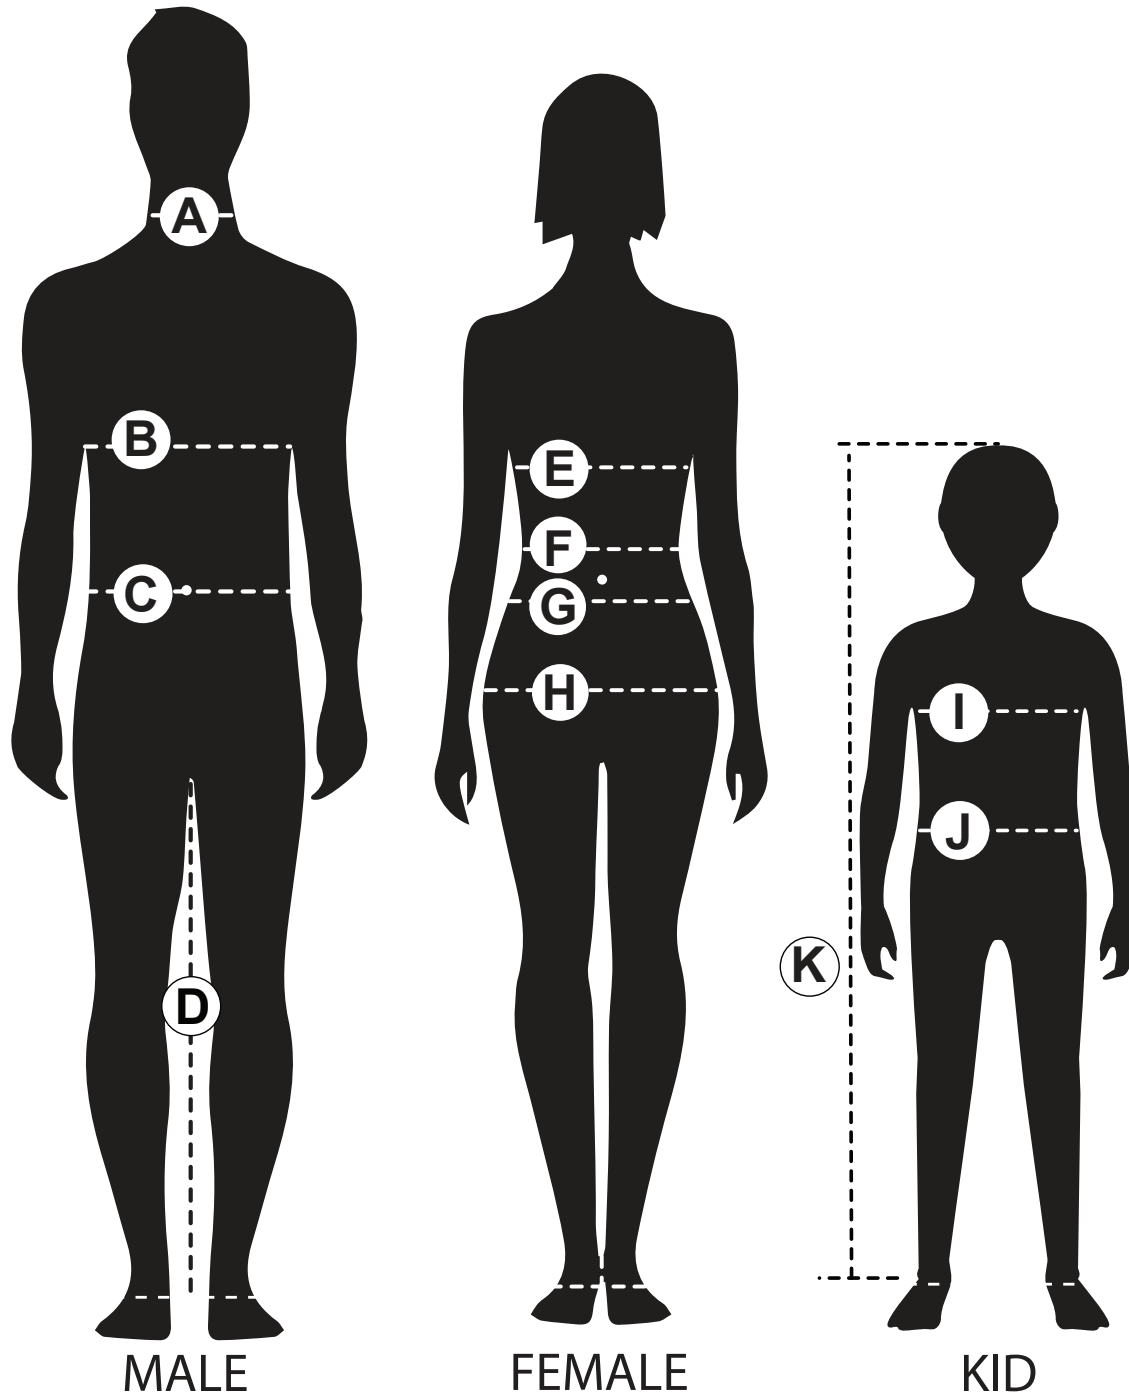

WOMENS STRETCH SCRUB TOPS									SCRUB TEX
STOCK SIZE	XS	S	M	L	XL	2XL	3XL	4XL	5XL
WOMENS NUMERIC SIZES	6-8	10	12	14	16	18	20	22-24	26-28
TO FIT BUST	82-87	92	97	102	107	112	117	122-127	132-137

UNISEX STRETCH SCRUB PANTS									SCRUB TEX
STOCK SIZE	XS	S	M	L	XL	2XL	3XL	4XL	5XL
WOMENS EQUIVALENT SIZES	6	8	10-12	14-16	18-20	22-24	26-28	30-32	34-36
TO FIT WAIST	62	67	72-77	82-87	92-97	102-107	112-117	122-127	132-137

BARRIER SURGICAL GOWN		
STOCK SIZE	S	M
TO FIT WAIST	87-107	112-152

\* CHECK CATALOGUE STYLES FOR AVAILABLE SIZES

"All information in this catalogue is intended to be true and correct at time of print. However, in the course of time, unforeseen changes may occur which may result in information being out of date. For up to date information, Please contact your sales representative for more informatio."

## HOW TO MEASURE YOURSELF

#### A) NECK

Measure around your neck at collar level. Keep one finger between the measuring tape and neck.